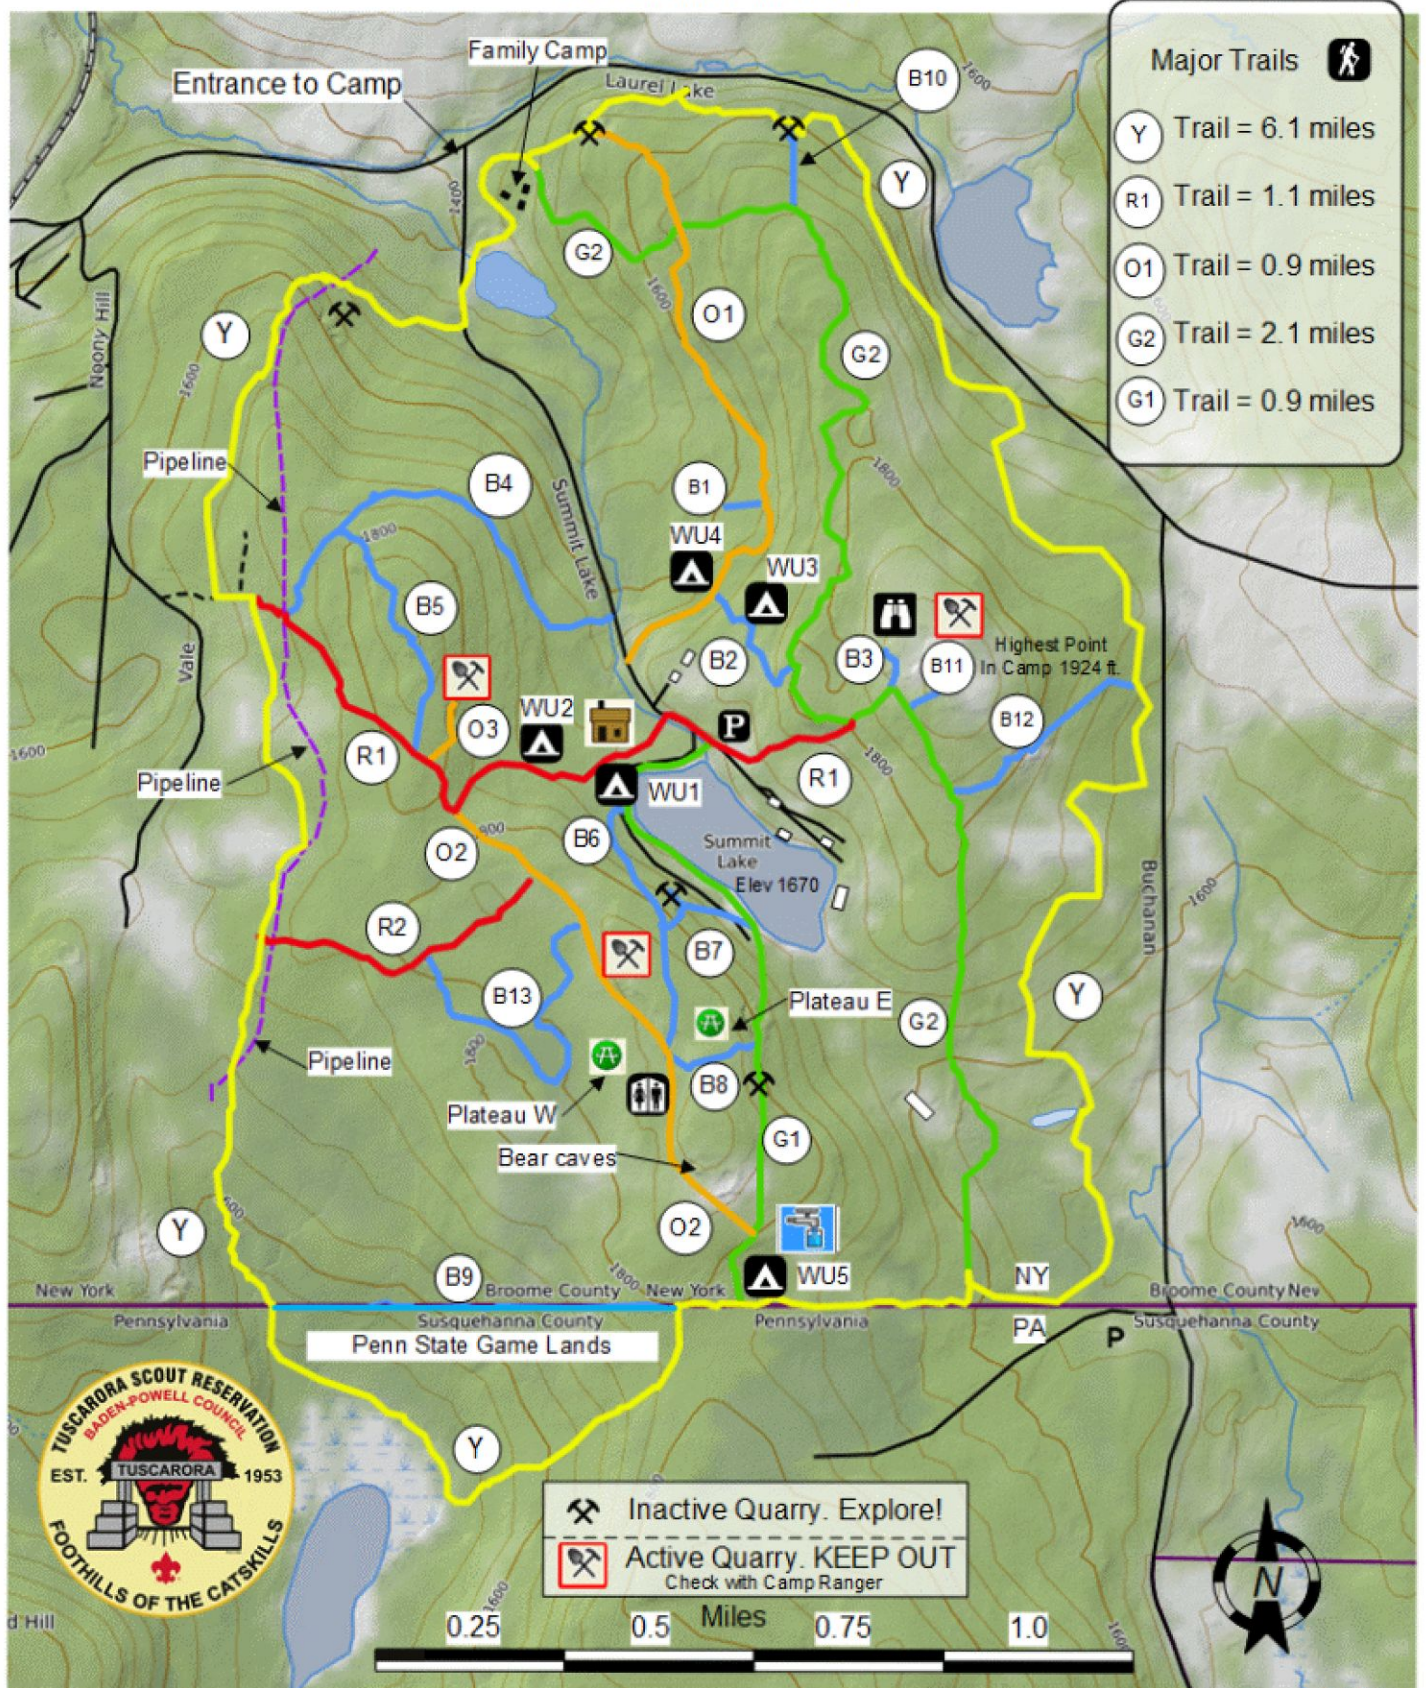

TUSCARORA SCOUT RESERVATION, WINDSOR, NEW YORK. 13865

205 Summit Lake Rd A

Inactive Quarry. Explore!

Active Quarry. KEEP OUT
Check with Camp Ranger

Mercator Projection
WGS84
USNG Zone 18TVM
 CALTOPO