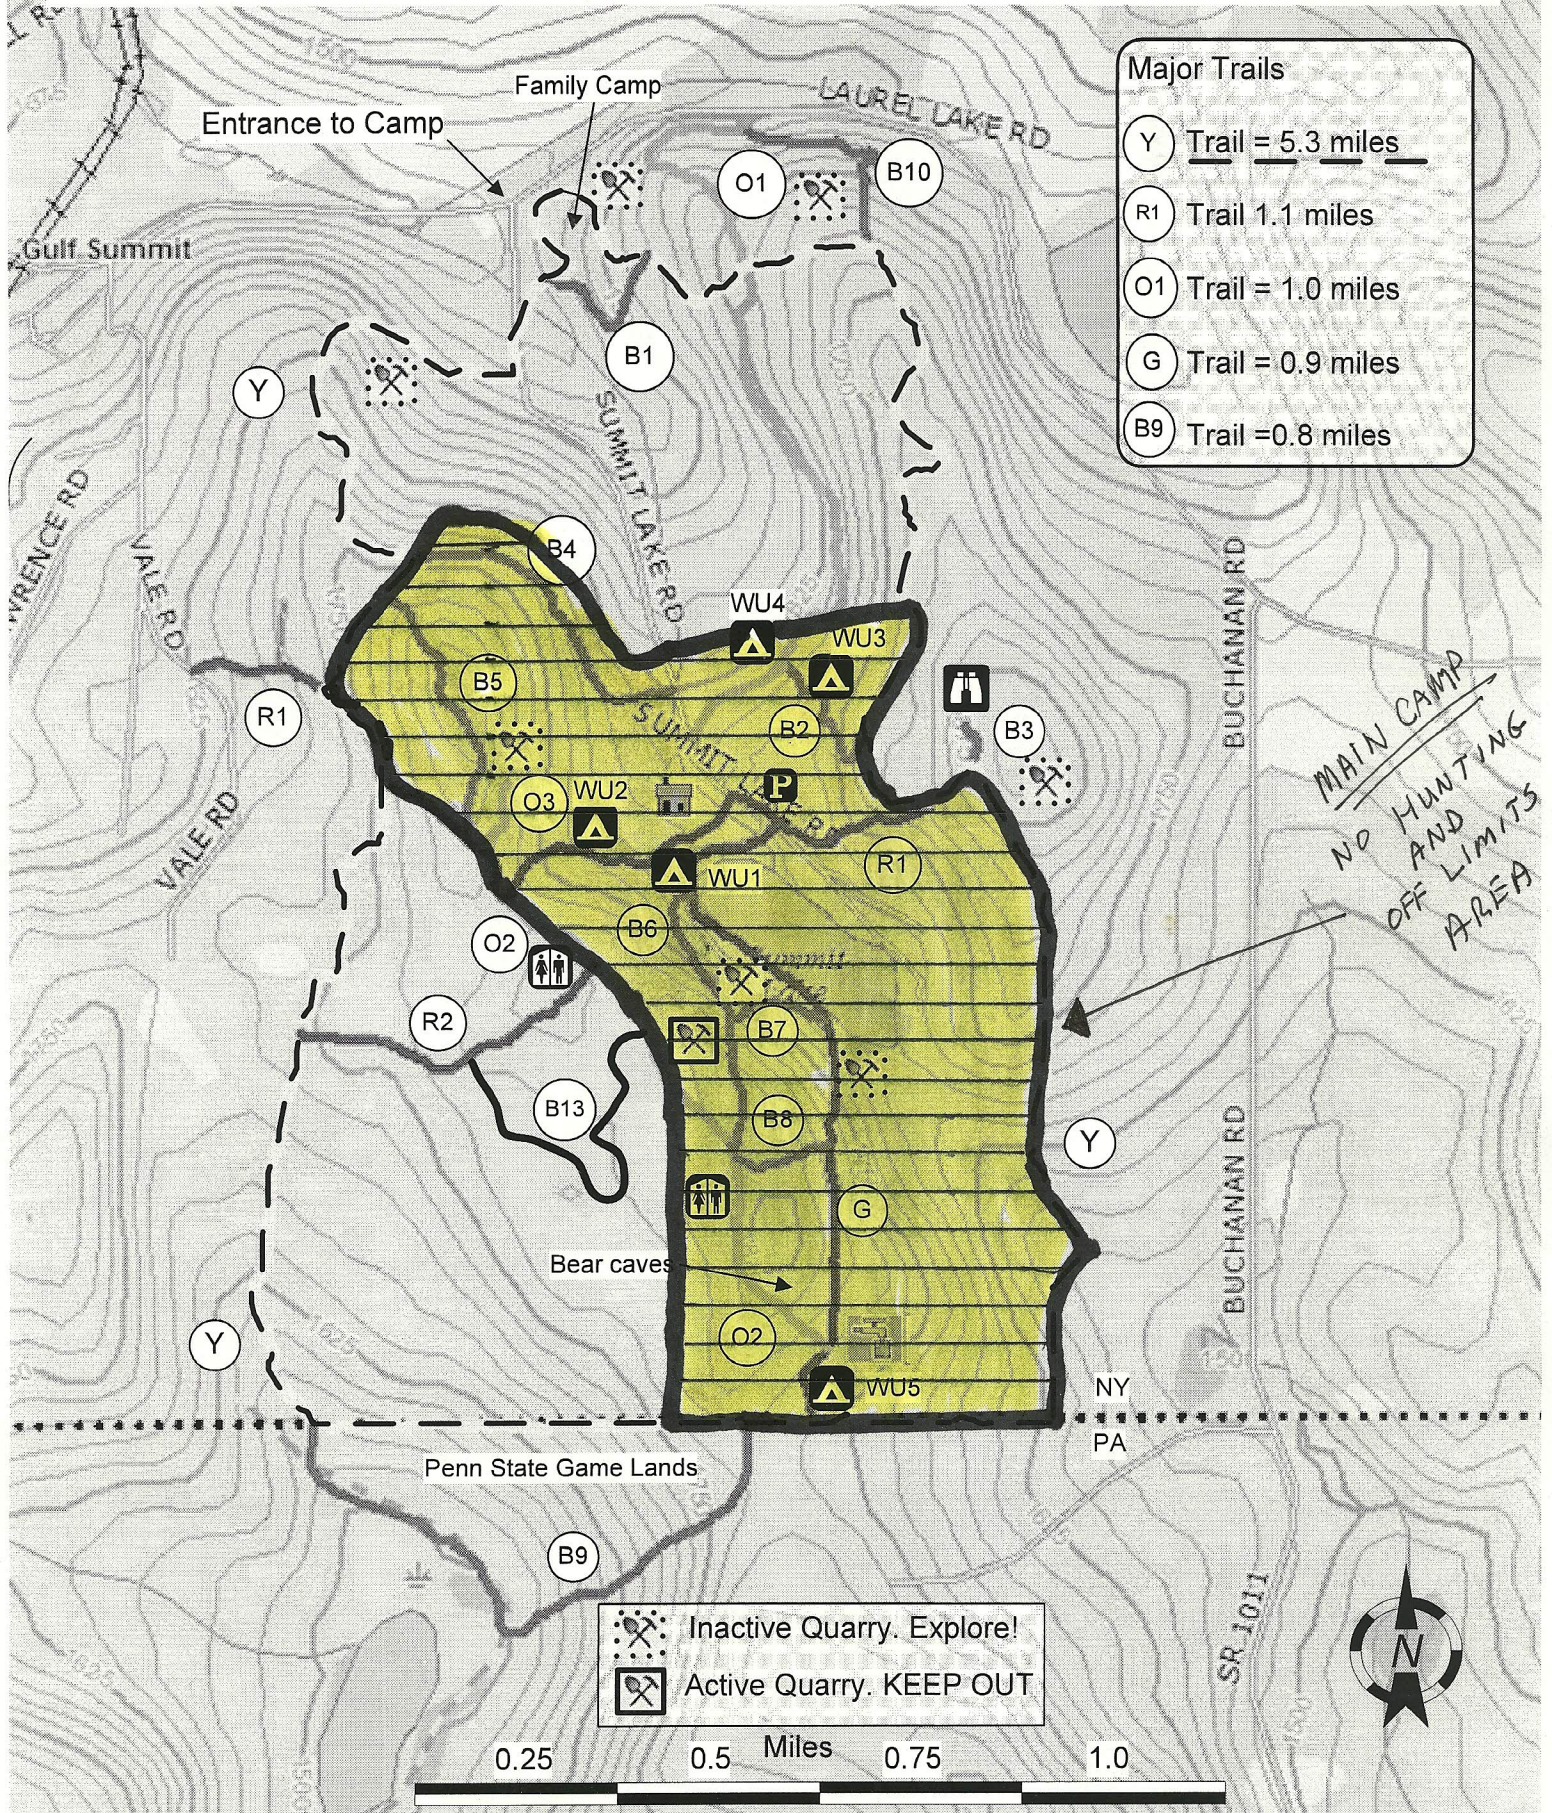

TUSCARORA SCOUT RESERVATION, WINDSOR, NEW YORK. 13865

Major Trails

- Y Trail = 5.3 miles
- R1 Trail = 1.1 miles
- O1 Trail = 1.0 miles
- G Trail = 0.9 miles
- B9 Trail = 0.8 miles

- Inactive Quarry. Explore!
- Active Quarry. KEEP OUT

*MAIN CAMP
NO HUNTING
AND
OFF LIMITS
AREA*

Penn State Game Lands

NY
PA