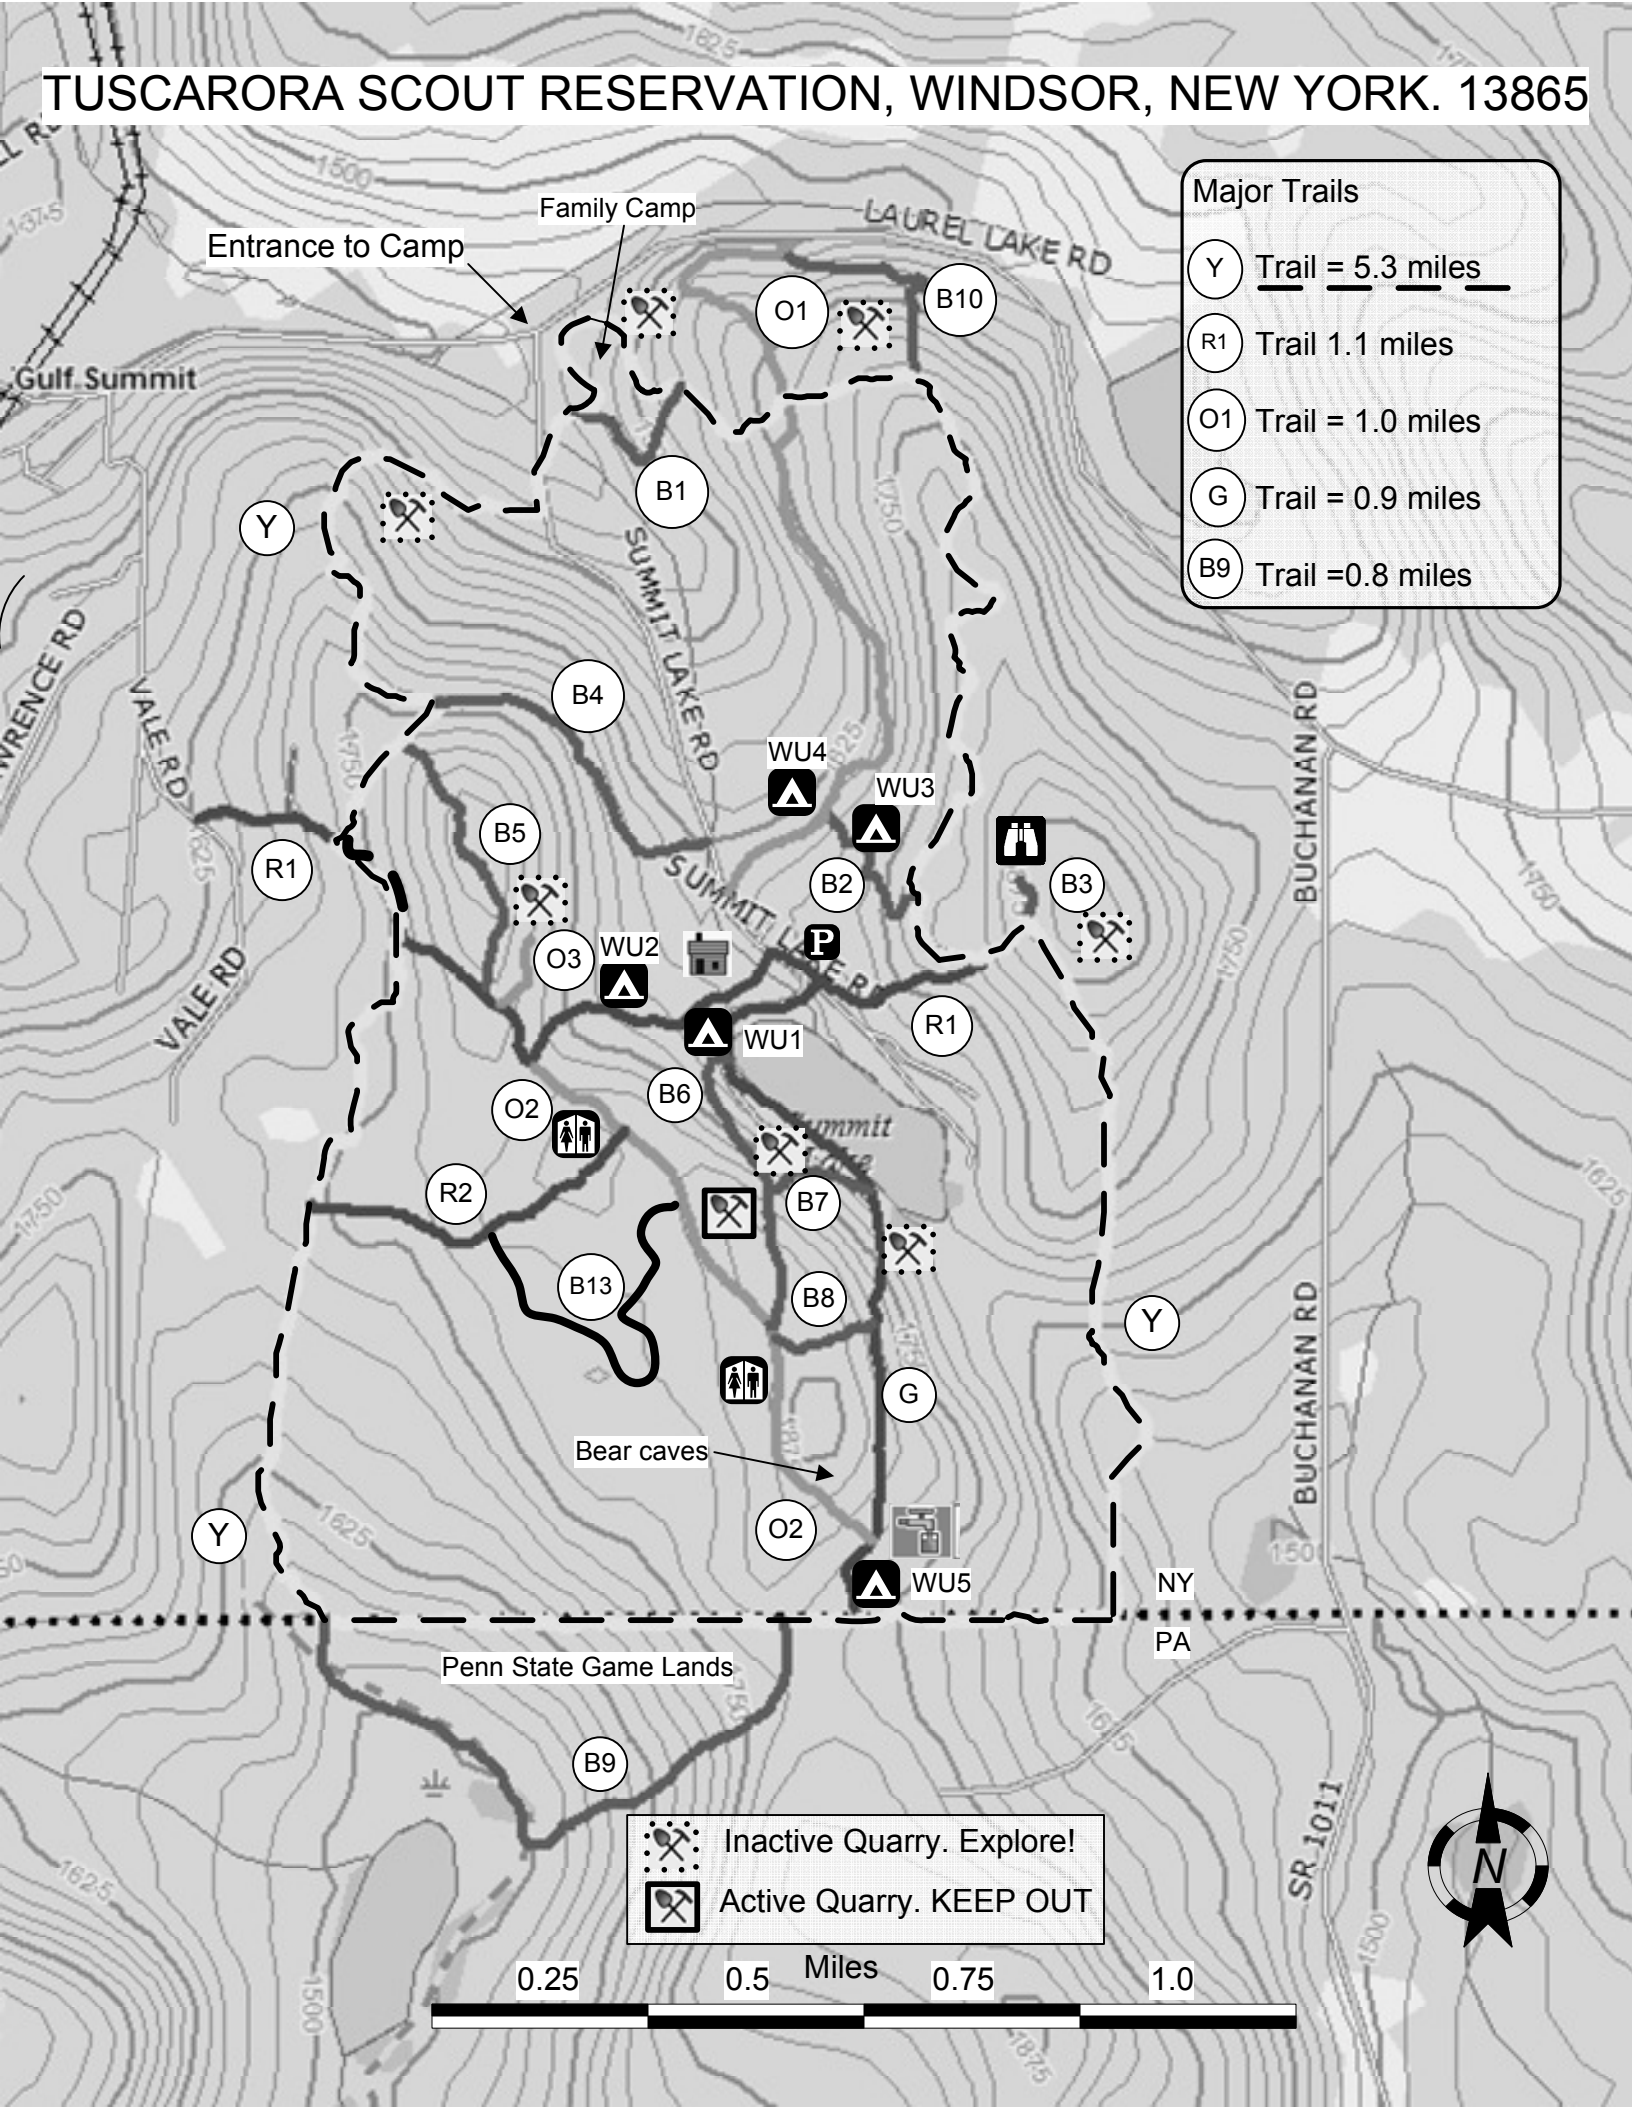

TUSCARORA SCOUT RESERVATION, WINDSOR, NEW YORK. 13865

- Major Trails**
- (Y) Trail = 5.3 miles
 - (R1) Trail 1.1 miles
 - (O1) Trail = 1.0 miles
 - (G) Trail = 0.9 miles
 - (B9) Trail = 0.8 miles

-  Inactive Quarry. Explore!
-  Active Quarry. KEEP OUT